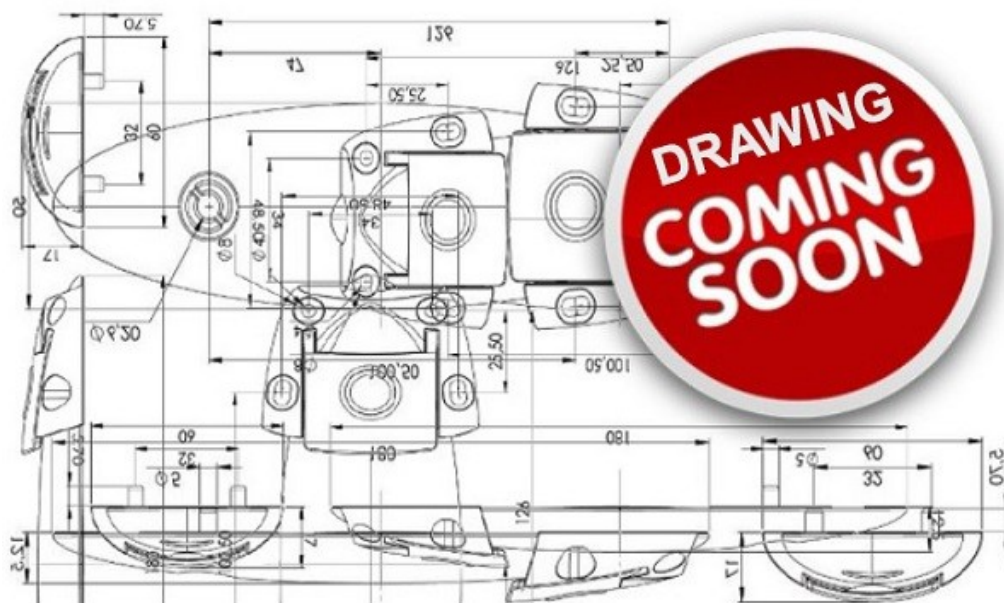

PRODUCT SHEET

Description:

Shell Handle "Wren",cc 160mm,17x207mm,Walnut - Oiled,W/Screw M4x22mm

Item number:

17.03.093-0

Units	Box	Carton	HS Code	Barcode
Pcs.			9403910090	 5704866518154

SISO A/S
Mileparken 11
DK-2740 Skovlunde
Denmark
VAT: 24786013